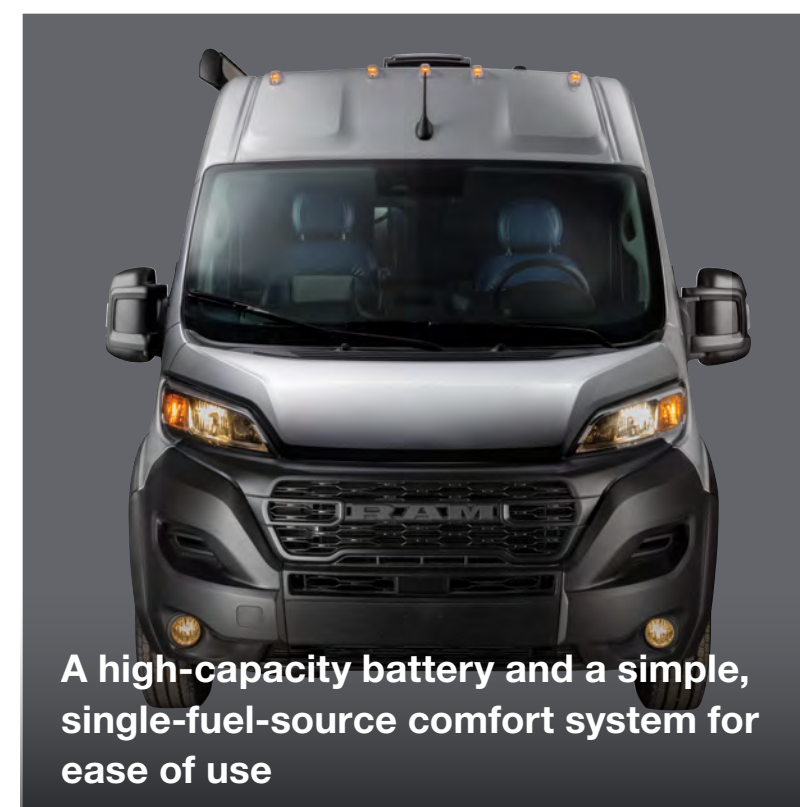

A high-capacity battery and a simple, single-fuel-source comfort system for ease of use